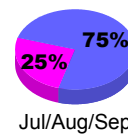

Membership Results
2010-2011

Membership
2009-2010

Month	Net Memb Goal	Actual New Memb	Actual Dropped Memb	Gain/Loss of Memb	Gain/Loss of Memb
Jul/Aug/Sep	100	189	-86	103	190
Oct/Nov/Dec	60	260	-142	118	-30
Jan/Feb/Mar	40	208	-39	169	92
Apr/May/June	0	94	-176	-82	9
Totals	200	751	-443	308	261

Membership Results 2010-2011

Goal, New, Dropped, Gain/Loss

Comparison of Membership Gain/Loss

Current Year Compared to the Previous Year

Gender Comparison 2010-2011

■ Male

■ Female