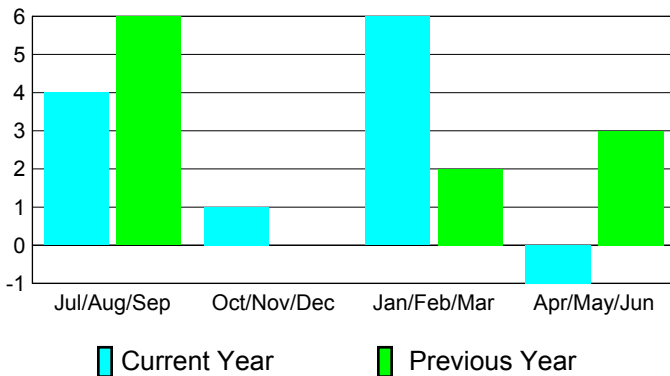

2010-2011 GMT Reports for District (or Undistricted) **District 322C2**

GMT: SANGEETA JATIA

Location: INDIA

GMT CA: 6

CLUBS

Club Results
2010-2011

Clubs
2009-2010

Month	New Club Goal	Actual New Clubs	Actual Dropped Clubs	Gain/Loss of Clubs	Gain/Loss of Clubs
Jul/Aug/Sep	5	5	-1	4	6
Oct/Nov/Dec	3	4	-3	1	0
Jan/Feb/Mar	2	4	2	6	2
Apr/May/June	0	1	-2	-1	3
Totals	10	14	-4	10	11

Club Results 2010-2011

Goal, New, Dropped, Gain/Loss

Comparison of Club Gain/Loss

Current Year Compared to the Previous Year

YTD Status Quo Clubs 2010-2011

Status Quo Clubs Compared to Status Quo Members

MEMBERSHIP