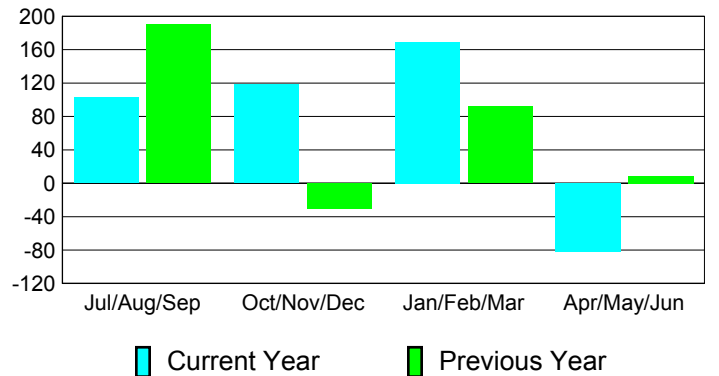

Membership Results
2010-2011

Membership
2009-2010

Month	Net Memb Goal	Actual New Memb	Actual Dropped Memb	Gain/Loss of Memb	Gain/Loss of Memb
Jul/Aug/Sep	100	189	-86	103	190
Oct/Nov/Dec	60	260	-142	118	-30
Jan/Feb/Mar	40	208	-39	169	92
Apr/May/June	0	94	-176	-82	9
Totals	200	751	-443	308	261

Membership Results 2010-2011

Goal, New, Dropped, Gain/Loss

Comparison of Membership Gain/Loss

Current Year Compared to the Previous Year

Gender Comparison 2010-2011

■ Male

■ Female