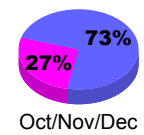

Membership Results
2010-2011

Membership
2009-2010

Month	Net Memb Goal	Actual New Memb	Actual Dropped Memb	Gain/Loss of Memb	Gain/Loss of Memb
Jul/Aug/Sep	100	189	-86	103	190
Oct/Nov/Dec	60	260	-142	118	-30
Jan/Feb/Mar	40	208	-39	169	92
Apr/May/June	0	94	-176	-82	9
Totals	200	751	-443	308	261

Membership Results 2010-2011

Goal, New, Dropped, Gain/Loss

Comparison of Membership Gain/Loss

Current Year Compared to the Previous Year

Gender Comparison 2010-2011

■ Male

■ Female