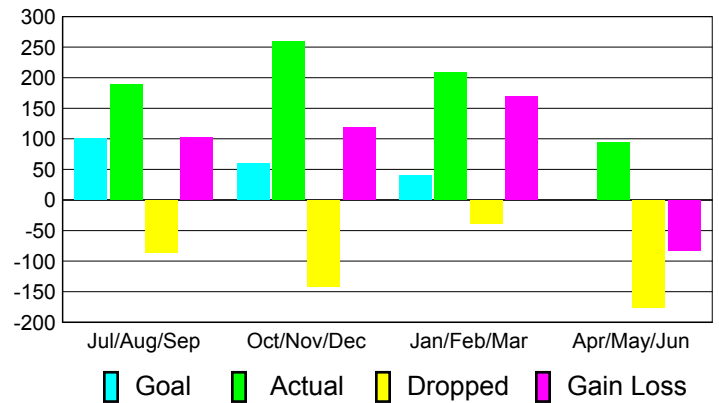

Membership Results 2010-2011

Goal, New, Dropped, Gain/Loss

Comparison of Membership Gain/Loss

Current Year Compared to the Previous Year