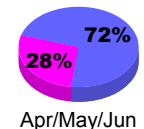

Membership Results
2010-2011

Membership
2009-2010

Month	Net Memb Goal	Actual New Memb	Actual Dropped Memb	Gain/Loss of Memb	Gain/Loss of Memb
Jul/Aug/Sep	100	189	-86	103	190
Oct/Nov/Dec	60	260	-142	118	-30
Jan/Feb/Mar	40	208	-39	169	92
Apr/May/June	0	94	-176	-82	9
Totals	200	751	-443	308	261

Membership Results 2010-2011

Goal, New, Dropped, Gain/Loss

Comparison of Membership Gain/Loss

Current Year Compared to the Previous Year

Gender Comparison 2010-2011

■ Male

■ Female