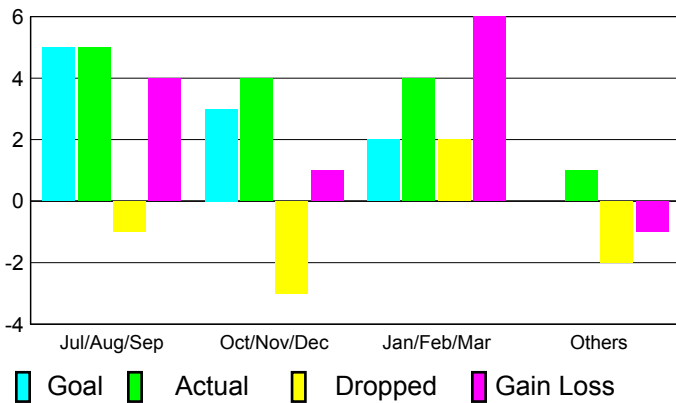

2010-2011 GMT Reports for District (or Undistricted) **District 322C2**

GMT: SANGEETA JATIA

Location: INDIA

GMT CA: 6

CLUBS

Club Results
2010-2011

Clubs
2009-2010

Month	New Club Goal	Actual New Clubs	Actual Dropped Clubs	Gain/Loss of Clubs	Gain/Loss of Clubs
Jul/Aug/Sep	5	5	-1	4	6
Oct/Nov/Dec	3	4	-3	1	0
Jan/Feb/Mar	2	4	2	6	2
Apr/May/June	0	1	-2	-1	3
Totals	10	14	-4	10	11

Club Results 2010-2011

Goal, New, Dropped, Gain/Loss

Comparison of Club Gain/Loss

Current Year Compared to the Previous Year

YTD Status Quo Clubs 2010-2011

Status Quo Clubs Compared to Status Quo Members

MEMBERSHIP