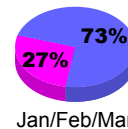

Membership Results
2010-2011

Membership
2009-2010

Month	Net Memb Goal	Actual New Memb	Actual Dropped Memb	Gain/Loss of Memb	Gain/Loss of Memb
Jul/Aug/Sep	100	189	-86	103	190
Oct/Nov/Dec	60	260	-142	118	-30
Jan/Feb/Mar	40	208	-39	169	92
Apr/May/June	0	94	-176	-82	9
Totals	200	751	-443	308	261

Membership Results 2010-2011

Goal, New, Dropped, Gain/Loss

Comparison of Membership Gain/Loss

Current Year Compared to the Previous Year

Gender Comparison 2010-2011

■ Male

■ Female